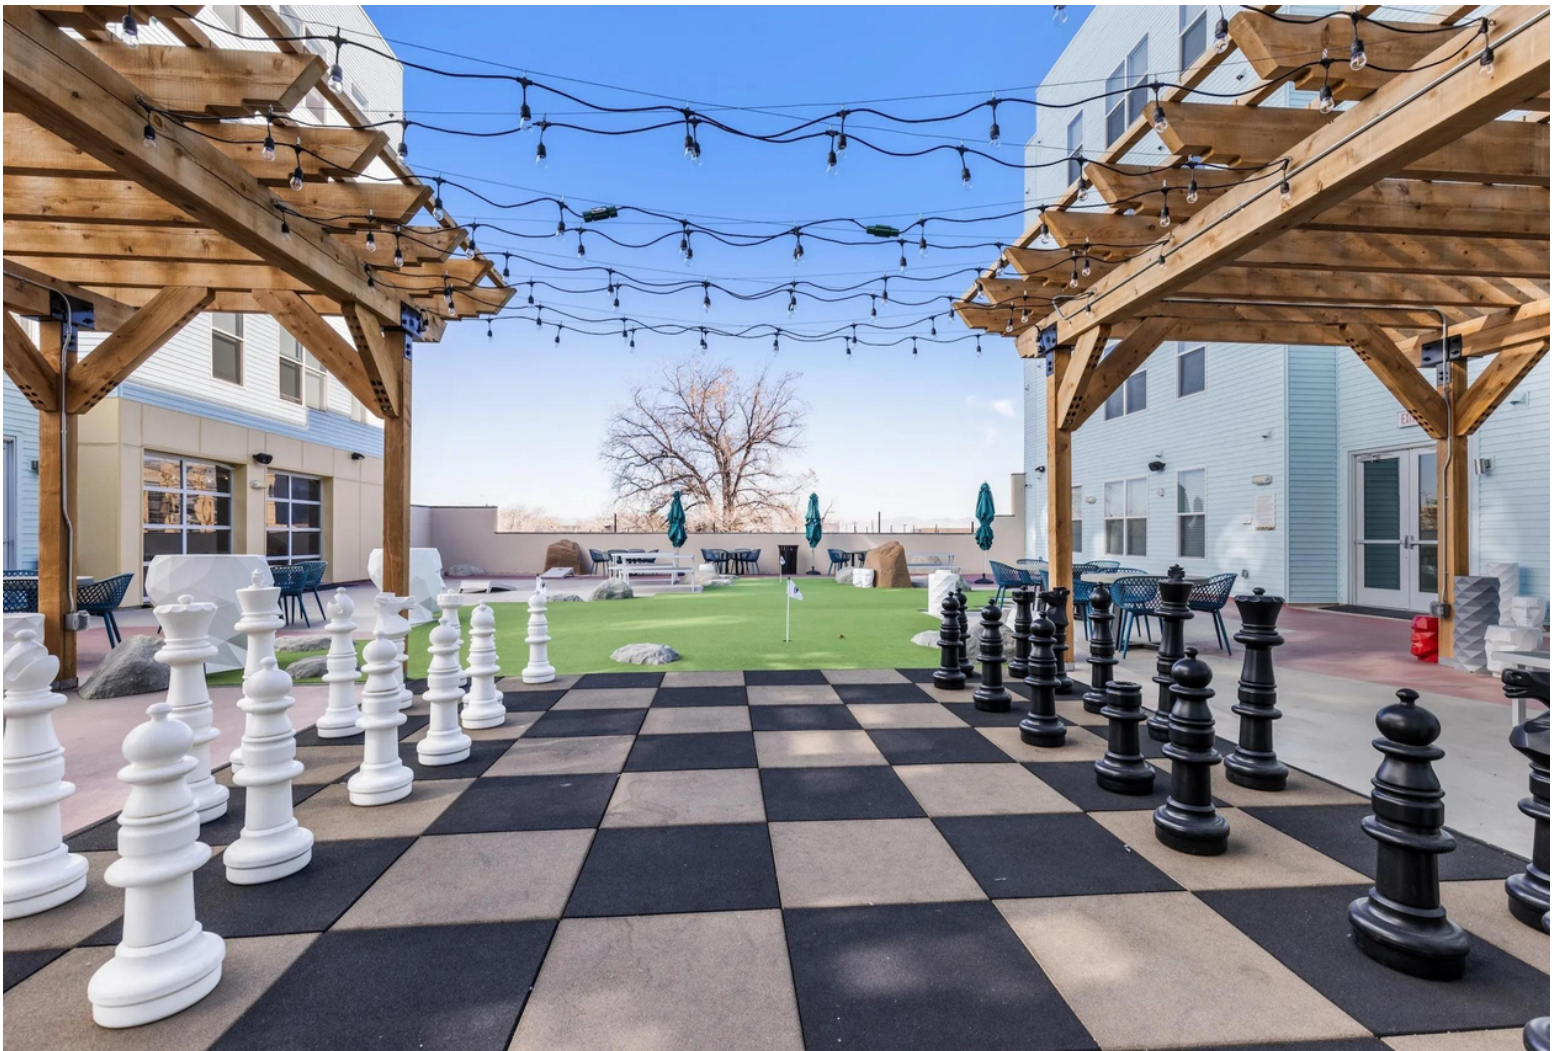

MATERIAL SPECIFICATIONS

Dinoflex | Nuvista Tiles
Black

Dinoflex | Nuvista Tiles
Beige